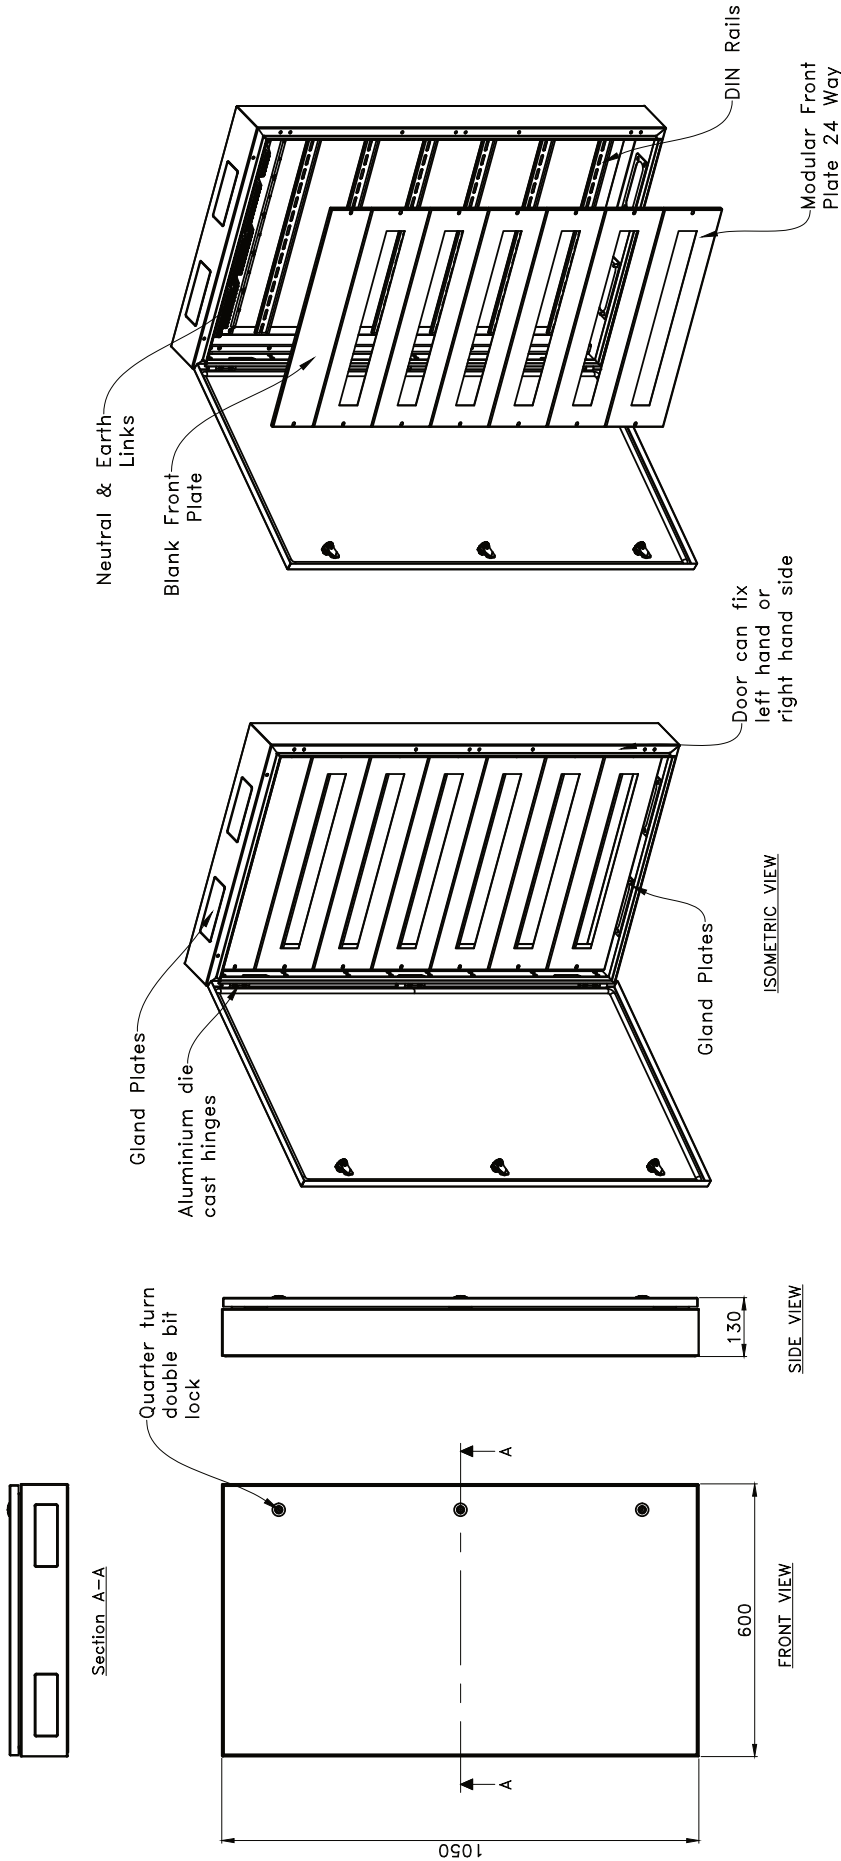

Oceľovo-plechové rozvodnice T-BOX 600 x 1050 x 130 - 6 radov X 24 modulov

Form/R&D/011

ORDER NO - 760 204

ALL DIMENSIONS IN mm	
Material	- 1,2mm EG Steel
Finish	- RAL 9010
Date	- 11-09-2023
Dwg No	- S23L 106
Drawn by	Ravindu
App'd by	Kuruppu
HEAVY DUTY DISTRIBUTION BOARD 600X1050X130 - 6 ROWS X 24 WAYS