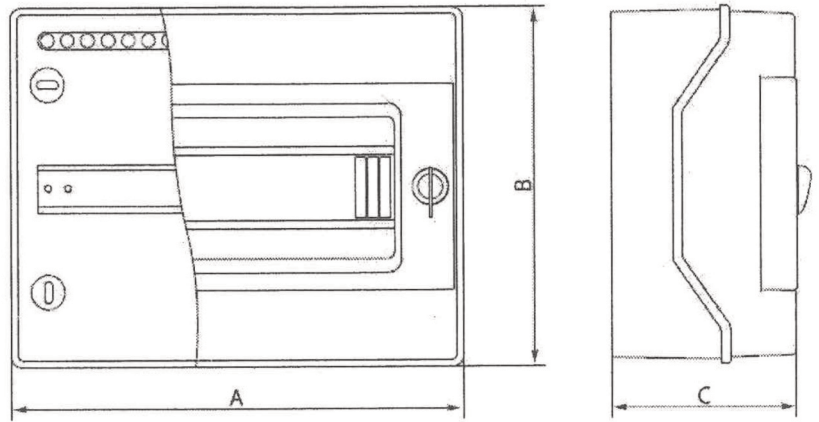

## Hermetic distribution boxes

**RH-24**

**RH-4**

**RH-6**

**RH-8**

**RH-12**

**RH-18S**

**RH-36/3**

**RH-54/3**

**Hermetic distribution boxes RH** - RH distribution boxes are suitable for both households and industry, wall-mounted with IP65 protection rating. Equipped with DIN rail and N + PE terminal block.

RH distribution boxes are available in several sizes:  
1-row up to 18 modules,  
2-row up to 36 modules,  
3-row up to 54 modules

RH distribution boxes consist of a white body and transparent doors made of ABS material.

Technical parameters:  
 ambient temperature -24 +60,  
 protection class II,  
 Unr- 230/400V,  
 In 100A,  
 impact resistance IK07

Complies with EN 62208:2011 standards

Catalog number	Name	Type	N+PE terminal block	Dimensions		
				A (mm)	B (mm)	C (mm)
36.04	RH - 4	1 x 4	Yes	172	260	138
36.06	RH - 6	1 x 6	Yes	225	260	138
36.08	RH - 8	1 x 8	Yes	260	260	138
36.12	RH - 12	1 x 12	Yes	330	260	138
36.18	RH - 18	1 x 18	Yes	435	260	138
36.24	RH - 24	2 x 12	Yes	330	420	138
36.143	RH - 36/3	3 x 12	Yes	330	580	138
36.154	RH - 54/3	3 x 18	Yes	435	580	138