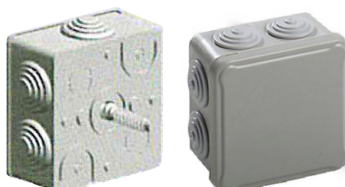

Description:

- Quick closing mechanism
- Versions with and without glands
- Versions for drywall mounting (EX)
- Up to IP 65 protection
- Self-extinguishing thermoplastic material (test with hot wire up to 960°C)

Type	External dimensions	Internal dimensions	Glands Ø20,Ø25,Ø32,Ø40,Ø50	Protection class	Color
665 EX	77 x 40	77 x 35	4 - - - -	IP 55	gray
604 EX	90 x 90 x 40	80 x 80 x 35	7 - - - -	IP 55	gray
615 EX	110 x 110 x 50	100 x 100 x 45	- 7 - - -	IP 55	gray

Also included in the delivery is a screw allowing mounting on drywall

665 EX

604 EX

615 EX

Type	External dimensions	Internal dimensions	Glands Ø20,Ø25,Ø32,Ø40,Ø50	Protection class	Color
665	77 x 40	77 x 35	4 - - - -	IP 55	gray
604	90 x 90 x 40	80 x 80 x 35	7 - - - -	IP 55	gray
615	110 x 110 x 50	100 x 100 x 45	- 7 - - -	IP 55	gray
616	165 x 120 x 60	153 x 110 x 55	- 82 - -	IP 55	gray
715	110 x 110 x 60	100 x 100 x 55	- 7 - - -	IP 55	gray
716	160 x 120 x 60	153 x 110 x 55	- 82 - -	IP 55	gray
717	165 x 145 x 84	160 x 135 x 70	- - 82 -	IP 55	gray
686	230 x 180 x 88	220 x 170 x 80	- - 122 -	IP 55	gray
888	320 x 250 x 135	310 x 240 x 125	- - 426	IP 55	gray
815	110 x 110 x 60	110 x 110 x 55	Without glands	IP 65	gray
816	160 x 120 x 71	153 x 110 x 65	Without glands	IP 65	gray
817	165 x 145 x 84	160 x 135 x 70	Without glands	IP 65	gray
886	230 x 180 x 88	220 x 170 x 88	Without glands	IP 65	gray
887	320 x 250 x 135	320 x 250 x 135	Without glands	IP 65	gray