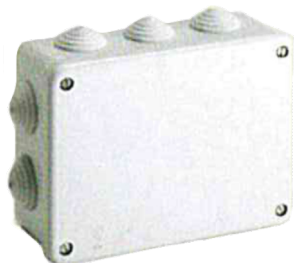

616

Valid from: 22.11.2024