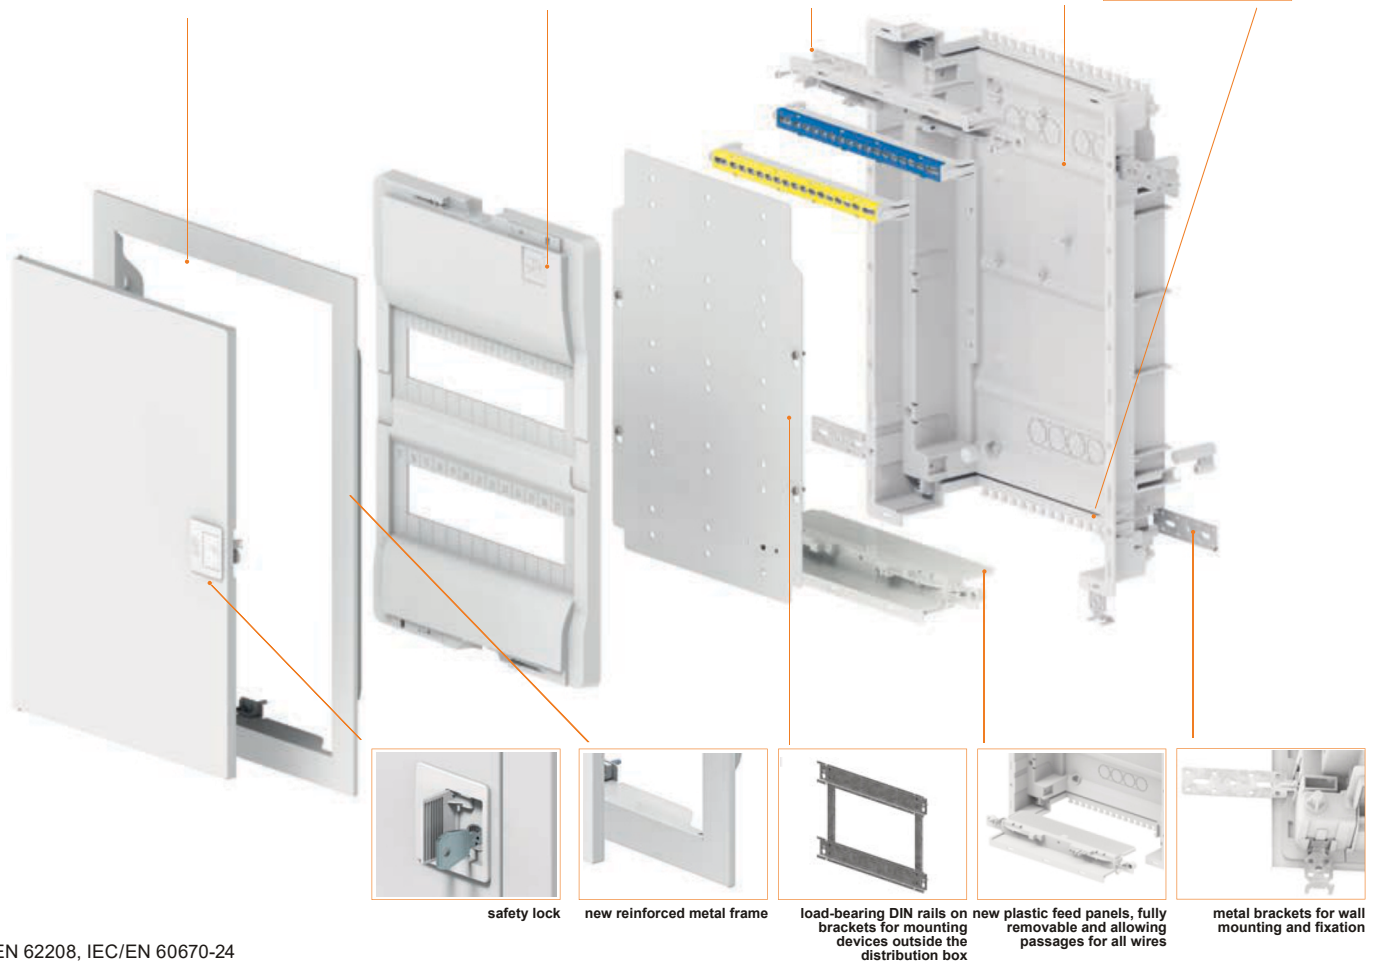

DISTRIBUTION BOXES WITH METAL DOORS

very thin door frame, 5 mm thick quality galvanized sheet, powder coated

increased device cover, enlargement of space for wires, fixation of modular mask

mounts for installation in drywall

built-in level facilitating final fixation

NORMA: IEC/EN 62208, IEC/EN 60670-24

- elegant design, high-quality finish
- right-handed door mounting
- very slim door metal frame 5mm
- from 14 to 56 modules
- from 1 to 4 rows
- modular masks 12+2
- IK 05 resistance
- universal version available on request
- of 63A
- fully equipped distribution board, terminals color-coded IP 20
- bracket for additional N terminal
- removable DIN, device mounting outside the distribution board
- built-in door holder for documents
- possibility of connecting individual distribution boards and creating assemblies
- wide range of accessories