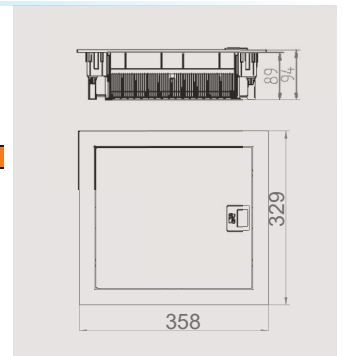

plastic feed panels, fully removable and allowing passages for all wires

metal brackets for wall mounting and fixation

NORMA: IEC/EN 62208, IEC/EN 60670-24

- elegant design, high-quality finish
- right-handed door mounting
- very slim door metal frame 5mm
- from 14 to 56 modules
- from 1 to 4 rows
- modular masks 12+2
- IK 05 resistance
- universal version available on request
- of 63A
- fully equipped distribution board, terminals color-coded IP 20
- bracket for additional N terminal
- removable DIN, device mounting outside the distribution board
- built-in door holder for documents
- possibility of connecting individual distribution boards and creating assemblies
- wide range of accessories

Type	Color	Packaging	Weight	Final
C-BOX 1512	White RAL 9016	1	2,1	2001-00

N 1x(1x25mm² + 14 x 16(10mm²)
 PE 1x(1x25mm² + 14 x 16(10mm²)
 NORMA: IEC/EN 62208, IEC/EN 60670-24
 IP 30, 63A, 400V AC
 Dimensions: 358 x 329 x 94 mm

C-BOX 2/28 IP 30 (N+PE)

Type	Color	Packaging	Weight	Final
C-BOX 1524	White RAL 9016	1	2,8	2002-00

N 1x(1x25mm² + 17 x 16(10mm²)
 PE 1x(1x25mm² + 17 x 16(10mm²)
 NORMA: IEC/EN 62208, IEC/EN 60670-24
 IP 30, 63A, 400V AC
 Dimensions: 358 x 478 x 94 mm