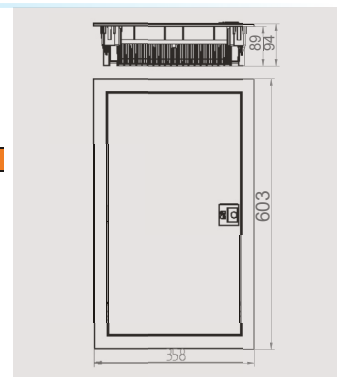

C-BOX 4/56 IP 30 (N+PE)

Type	Color	Packaging	Weight	Final
C-BOX 1548	White RAL 9016	1	4,26	2004-00

N 1x(1x25mm² + 25 x 16(10mm²)
PE 1x(1x25mm² + 25 x 16(10mm²)
NORMA: IEC/EN 62208, IEC/EN 60670-24
IP 30, 63A, 400V AC
Dimensions: 358 x 728 x 94 mm