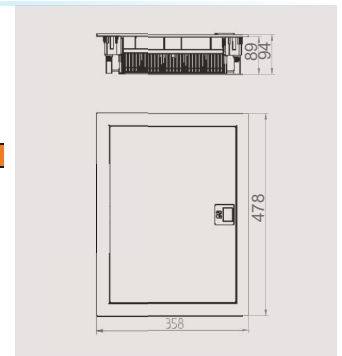

DISTRIBUTION BOXES WITH METAL DOORS

very thin door frame, 5 mm thick quality galvanized sheet, powder coated

increased device cover, enlargement of space for wires, fixation of modular mask

organization of installation, brackets for segregation of individual cable bundles

plastic feed panels, fully removable and allowing passages for all wires

metal brackets for wall mounting and fixation

NORMA: IEC/EN 62208, IEC/EN 60670-24

- elegant design, high-quality finish
- right-handed door mounting
- very slim door metal frame 5mm
- from 14 to 56 modules
- from 1 to 4 rows
- modular masks 12+2
- IK 05 resistance
- universal version available on request
- of 63A
- fully equipped distribution board, terminals color-coded IP 20
- bracket for additional N terminal
- removable DIN, device mounting outside the distribution board
- built-in door holder for documents
- possibility of connecting individual distribution boards and creating assemblies
- wide range of accessories

Type	Color	Packaging	Weight	Final
C-BOX 1512	White RAL 9016	1	2,1	2001-00

N 1x(1x25mm² + 14 x 16(10mm²)
 PE 1x(1x25mm² + 14 x 16(10mm²)
 NORMA: IEC/EN 62208, IEC/EN 60670-24
 IP 30, 63A, 400V AC
 Dimensions: 358 x 329 x 94 mm

C-BOX 2/28 IP 30 (N+PE)

Type	Color	Packaging	Weight	Final
C-BOX 1524	White RAL 9016	1	2,8	2002-00

N 1x(1x25mm² + 17 x 16(10mm²)
 PE 1x(1x25mm² + 17 x 16(10mm²)
 NORMA: IEC/EN 62208, IEC/EN 60670-24
 IP 30, 63A, 400V AC
 Dimensions: 358 x 478 x 94 mm