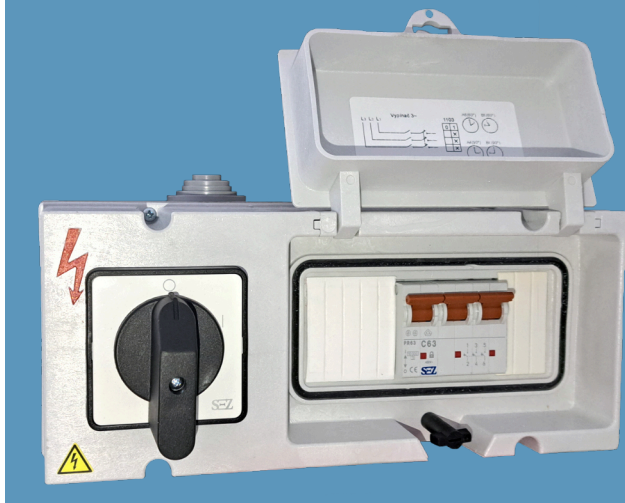

CAM SWITCHES S32,40,63 NJU,NJD

- Switch in a plastic casing combined with 3 poles. Circuit breaker (standard char.c) and with terminals for connecting neutral and protective conductors - IP54
- S...NJD - with a front plate and a lever
- S...NJU - with a lever for locking with 3 hanging locks
- Graduated rubber grommets