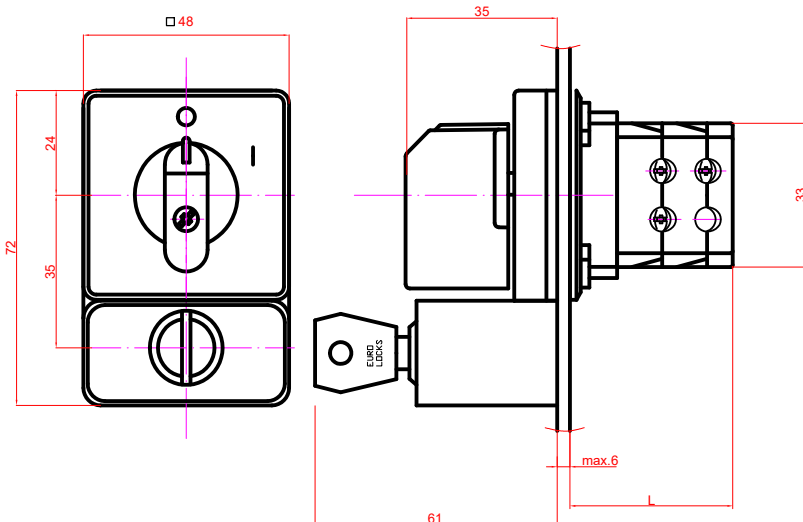

CAM SWITCHES JZE WITH EUROLOCK LOCK

SEZ®

We present the innovative cam switches JZE with EUROLOCK lock, ranging from 6 to 40 A.

- This switch expands the range of existing JZ switches with FAB locks and fully replaces this series.
- The EUROLOCK lock meets all the requirements of our clients and, thanks to greater availability and easy installation, can provide the same quality as FAB locks at a more favorable price. We also offer cam switches of the new JZE series with the "master key" option.

S 16, 25 JZE