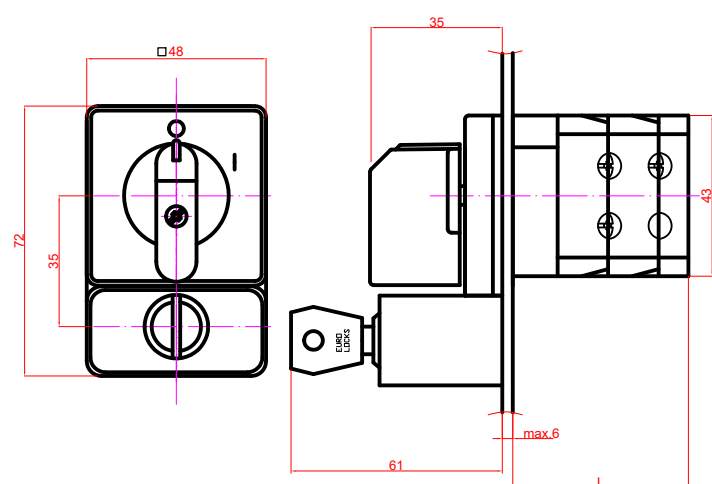

CAM SWITCHES JZE WITH EUROLOCK LOCK

SEZ®

We present the innovative cam switches JZE with EUROLOCK lock, ranging from 6 to 40 A.

- This switch expands the range of existing JZ switches with FAB locks and fully replaces this series.
- The EUROLOCK lock meets all the requirements of our clients and, thanks to greater availability and easy installation, can provide the same quality as FAB locks at a more favorable price. We also offer cam switches of the new JZE series with the "master key" option.

S 16, 25 JZE