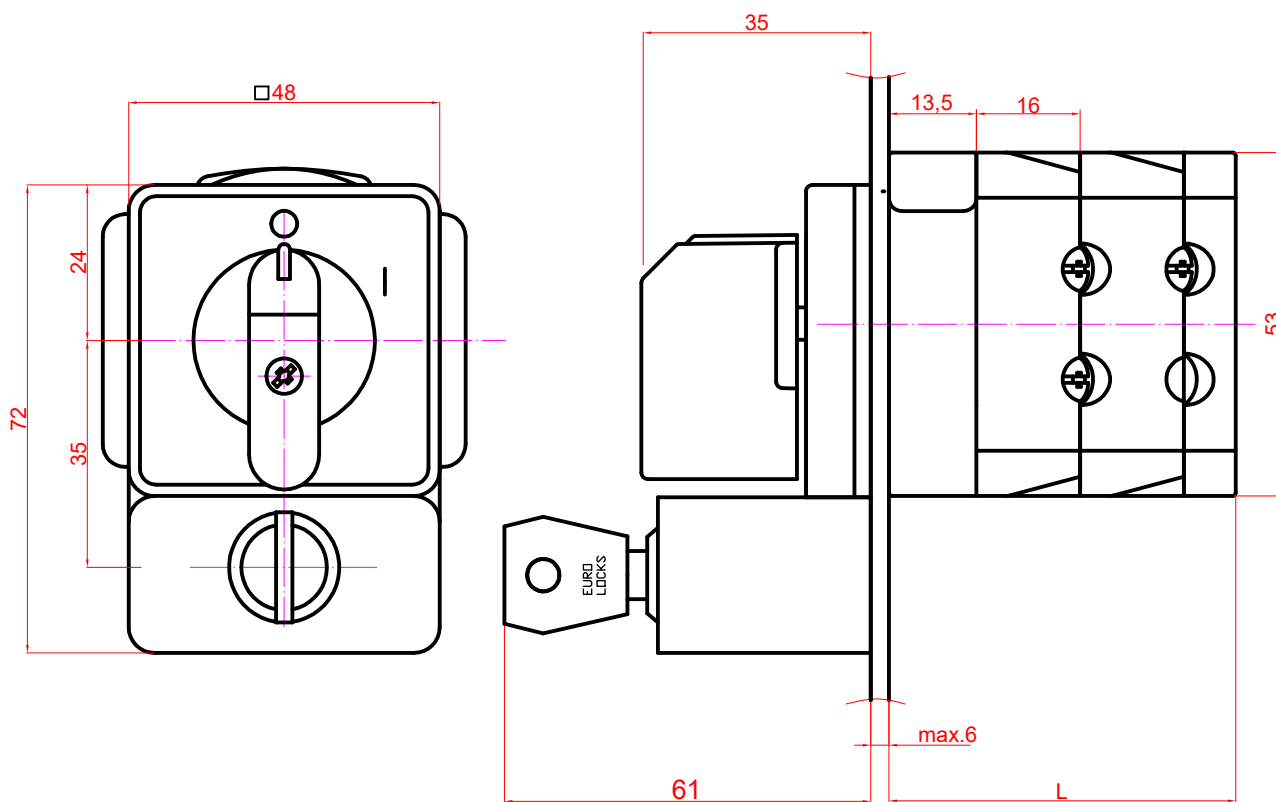

S32,40 JZE

Type	L for the number of chambers											
	1	2	3	4	5	6	7	8	9	10	11	12
S6,10 J	27,5	38	48,5	59	69,5	80	90,5	101	111,5	122	132,5	143
S16,25 J	33,5	47	60,5	74	87,5	101	114,5	128	141,5	155	168,5	182
S32,40 J	37,5	53,5	69,5	85,5	101,5	117,5	133,5	149,5	165,5	181,5	197,5	213,5

Valid from: 22.11.2024
www.sez-kropachy.sk
yes@sez-kropachy.sk
+421 53 4189 144

SEZ Kropachy a.s.
Hornádska 1
053 42 Kropachy
Slovak republic